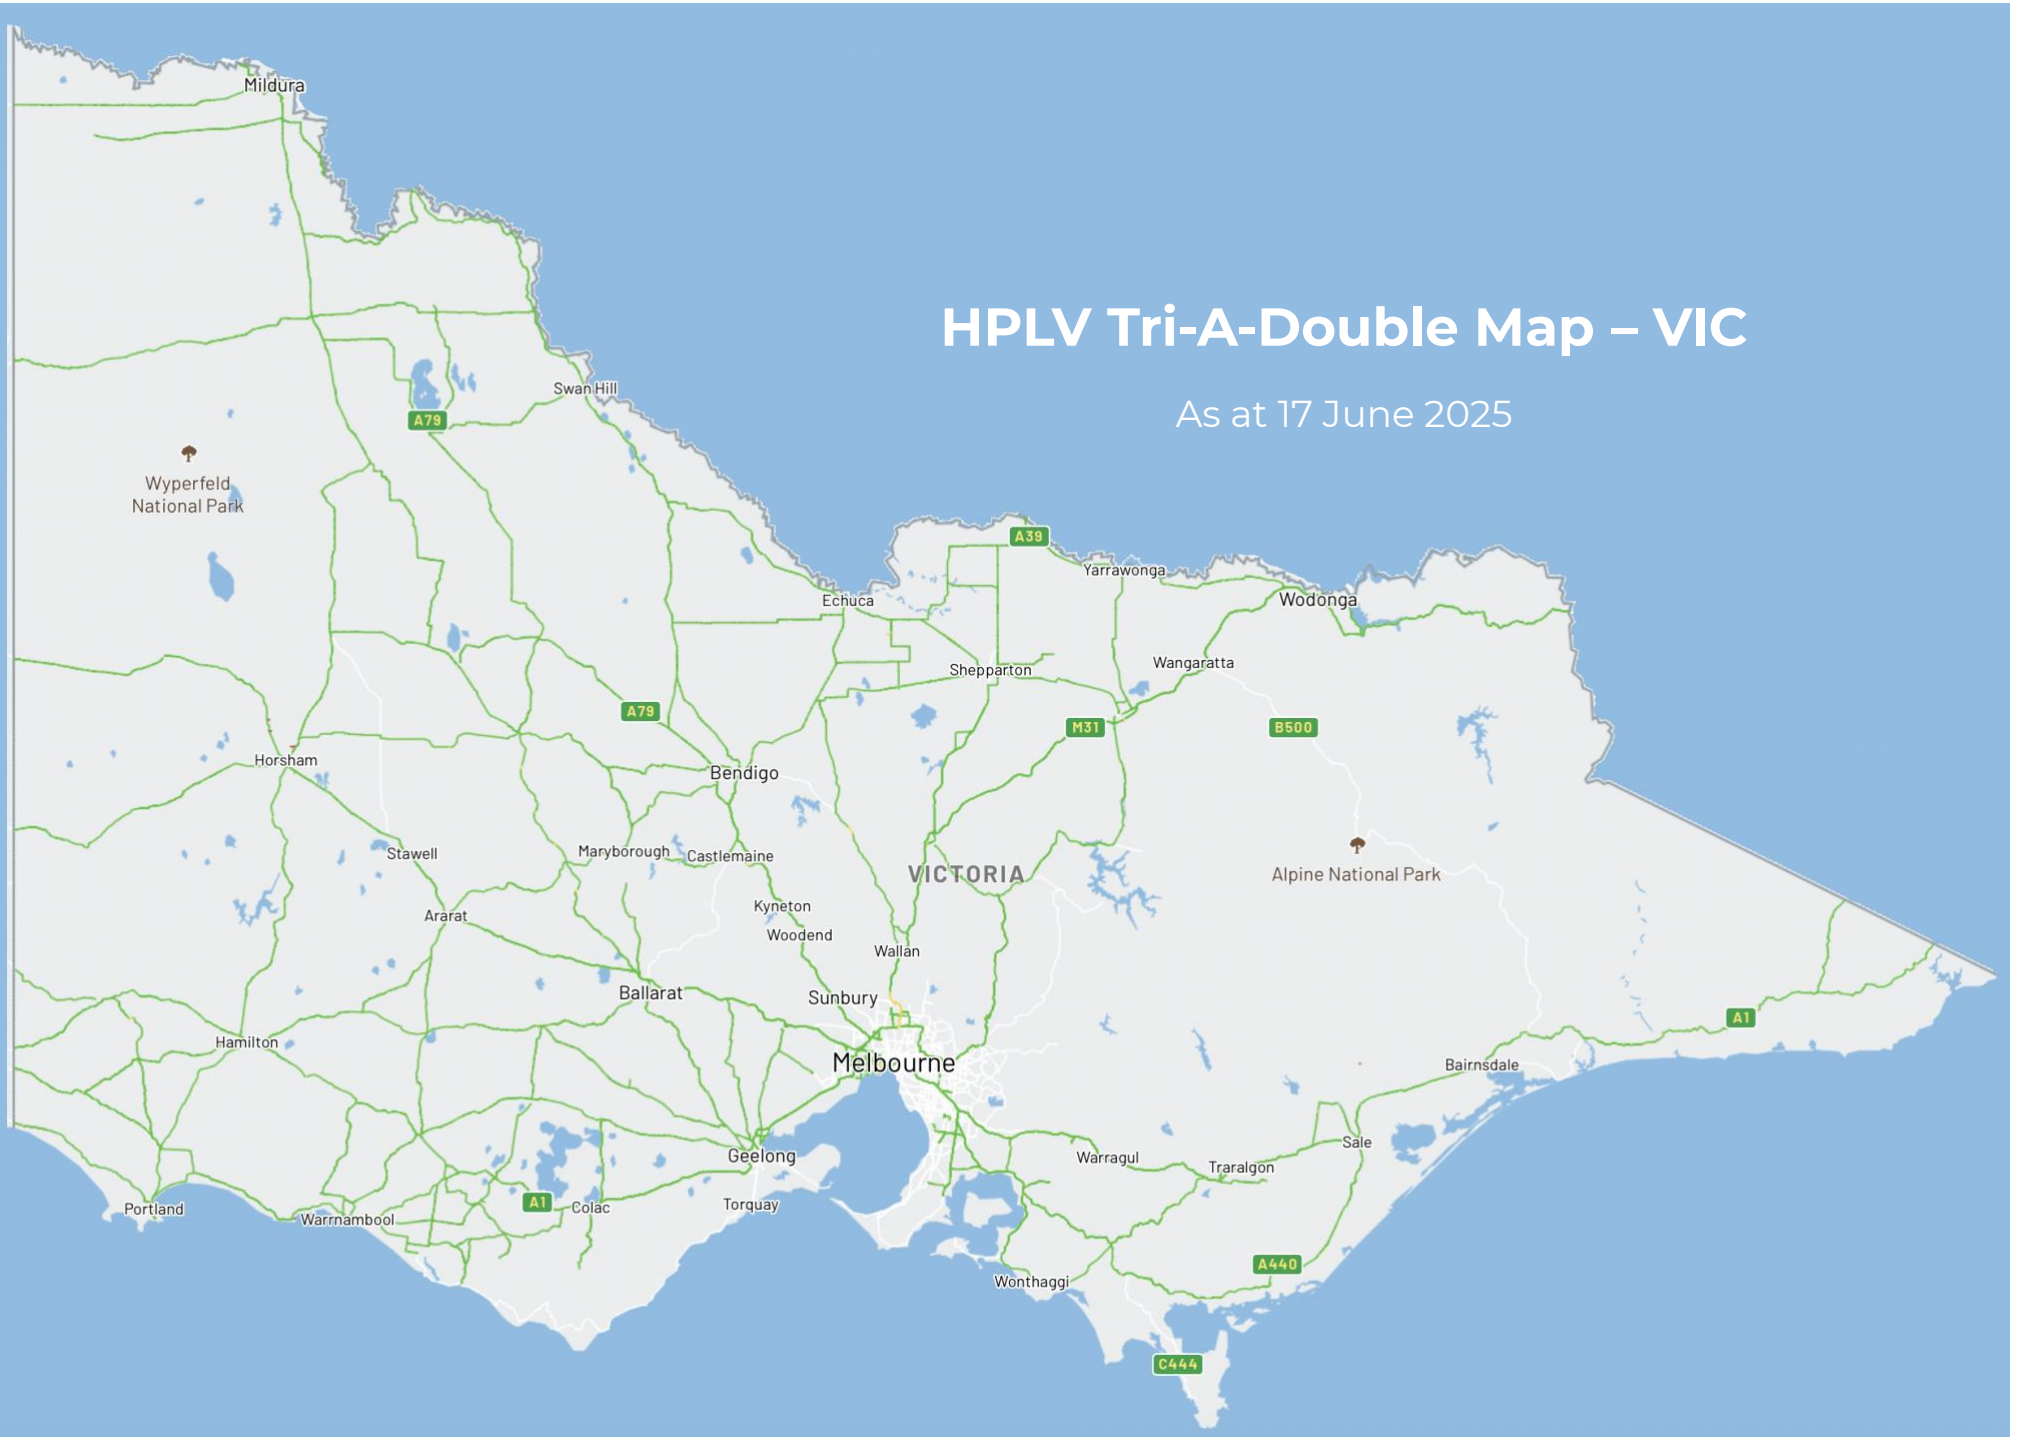

These maps do not show sensitive assets or restrictions on infrastructure. To see this, please go to the [NHVR Network Maps](#) page at this link

HPLV B-Triple Map – VIC

As at 17 June 2025

HPLV Tri-A-Double Map – VIC

As at 17 June 2025

HPLV AB-Triple Map – VIC

As at 17 June 2025