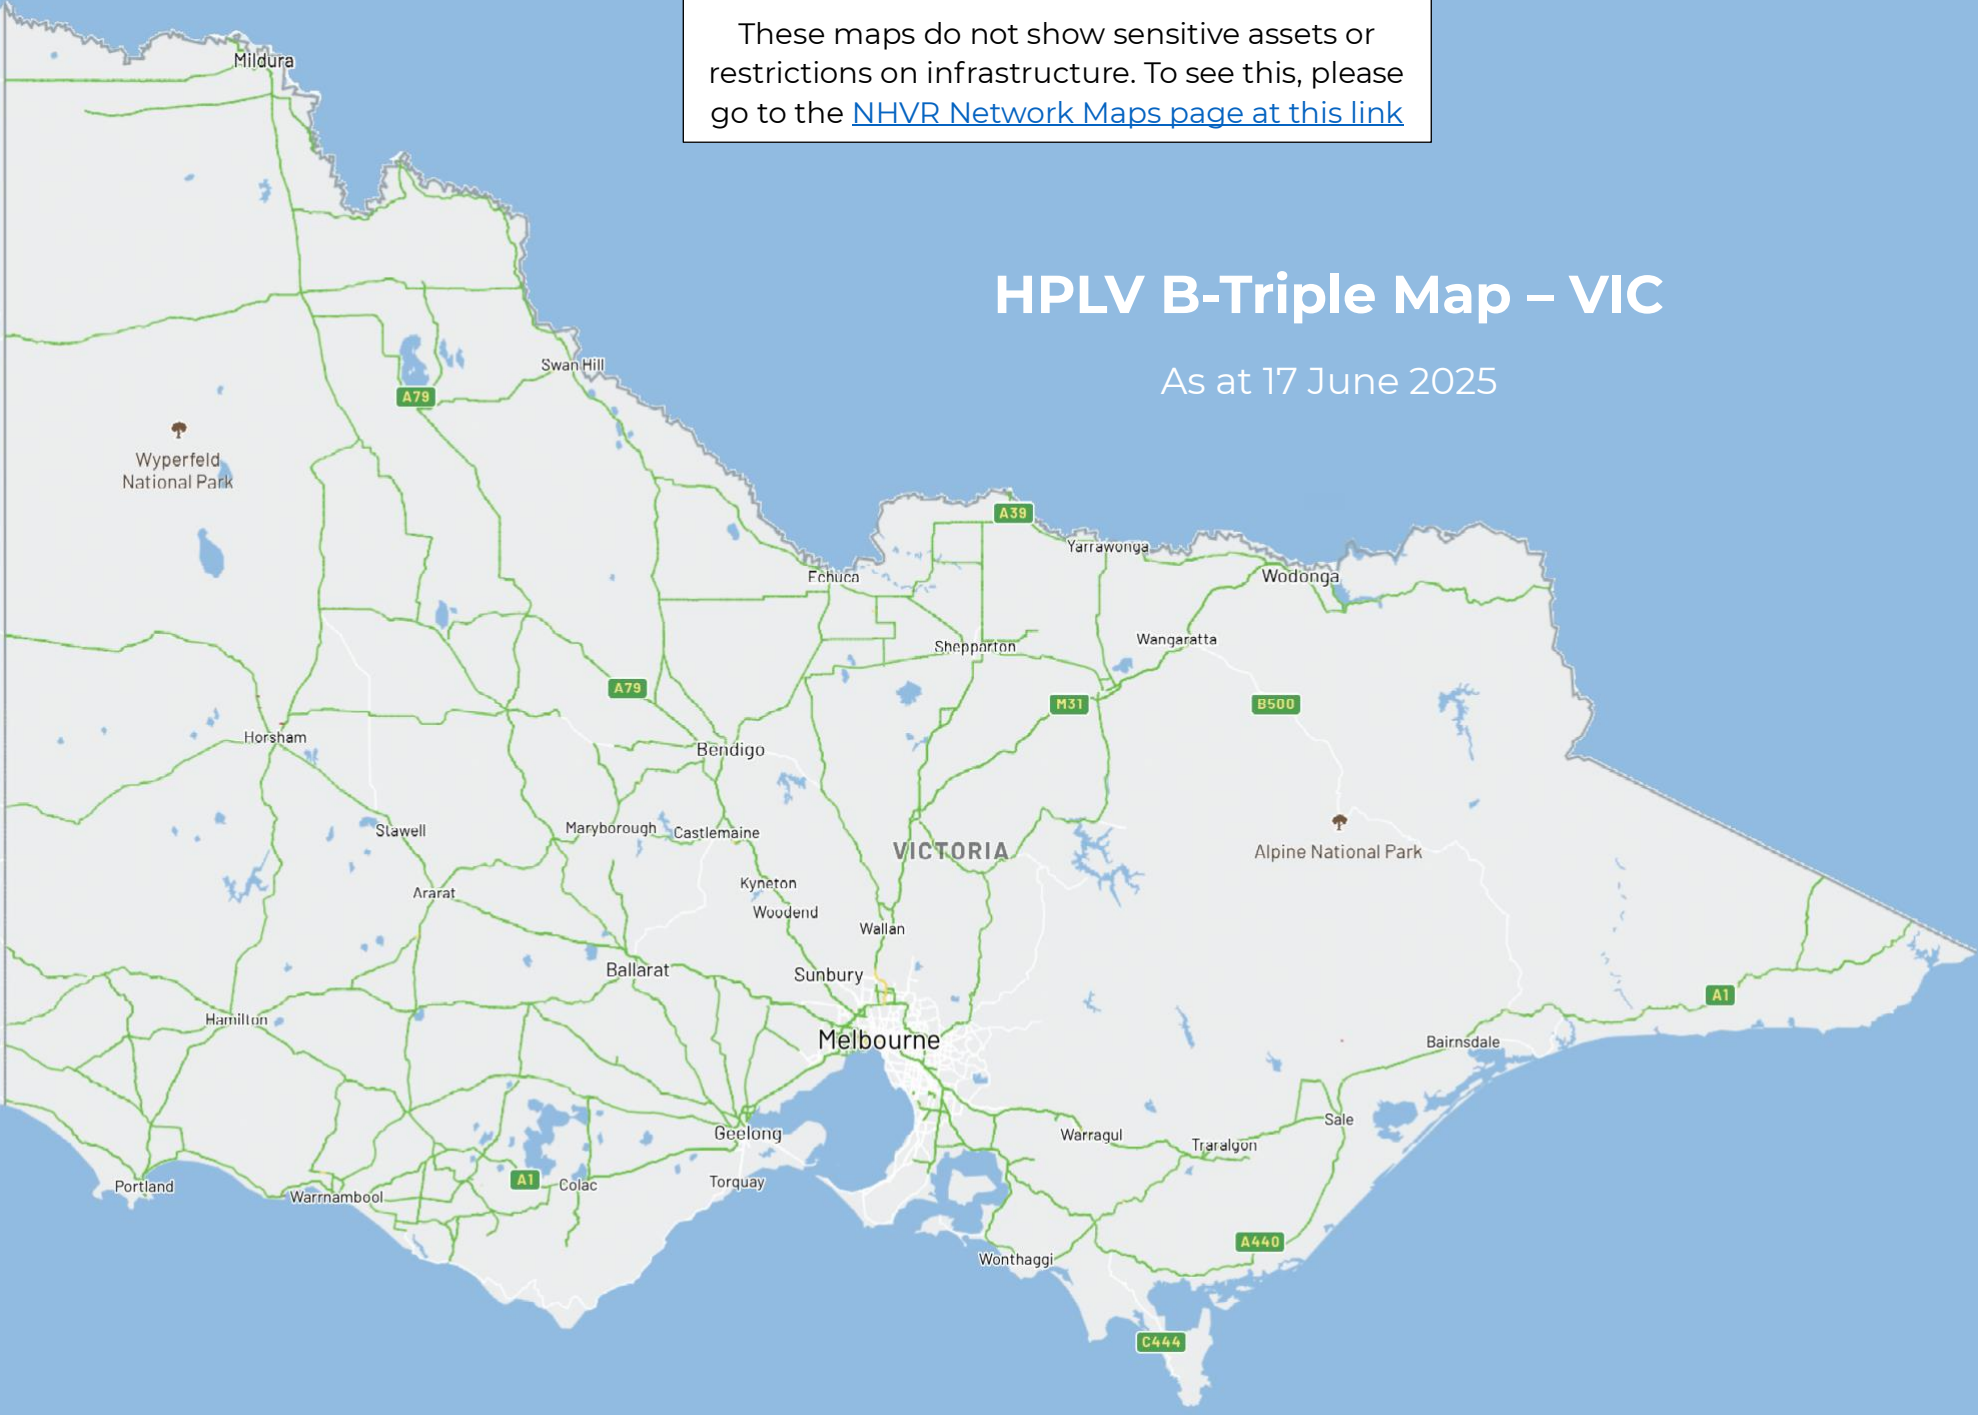

These maps do not show sensitive assets or restrictions on infrastructure. To see this, please go to the [NHVR Network Maps](#) page at this link

HPLV B-Triple Map – VIC

As at 17 June 2025

HPLV Tri-A-Double Map – VIC

As at 17 June 2025

HPLV AB-Triple Map – VIC

As at 17 June 2025